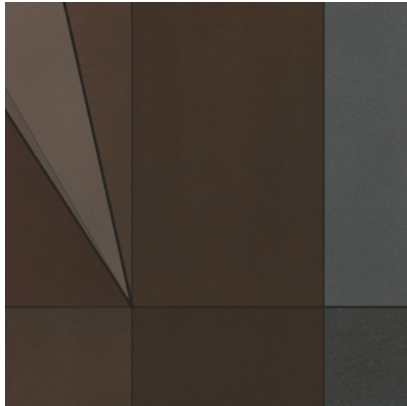

Calico

EVOKE

Tear Sheet

Invoke is an expression
of the unseen.

CASTLE

DANCE

EXPRESSION

MEANDER

MEDITATE

METROPOLIS

QUILT

SKYLINE

Evoked Meditate

Suitable for residential and commercial projects

COLOR

Meditate

REPEAT

Non-repeating

STOCK

Made to order

LEAD TIME

4 weeks to print

MINIMUM

1 panel