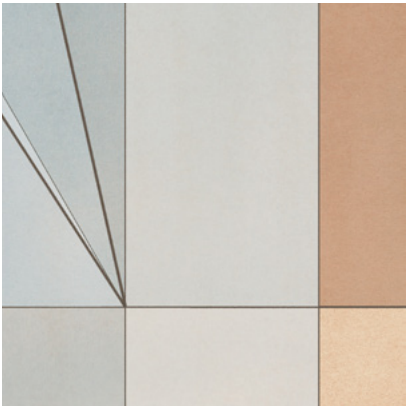

Calico

EVOKE

Tear Sheet

Invoke is an expression
of the unseen.

CASTLE

DANCE

EXPRESSION

MEANDER

MEDITATE

METROPOLIS

QUILT

SKYLINE

Evoked Meditate

Suitable for residential and commercial projects

COLOR

Meditate

REPEAT

Non-repeating

STOCK

Made to order

LEAD TIME

4 weeks to print

MINIMUM

1 panel