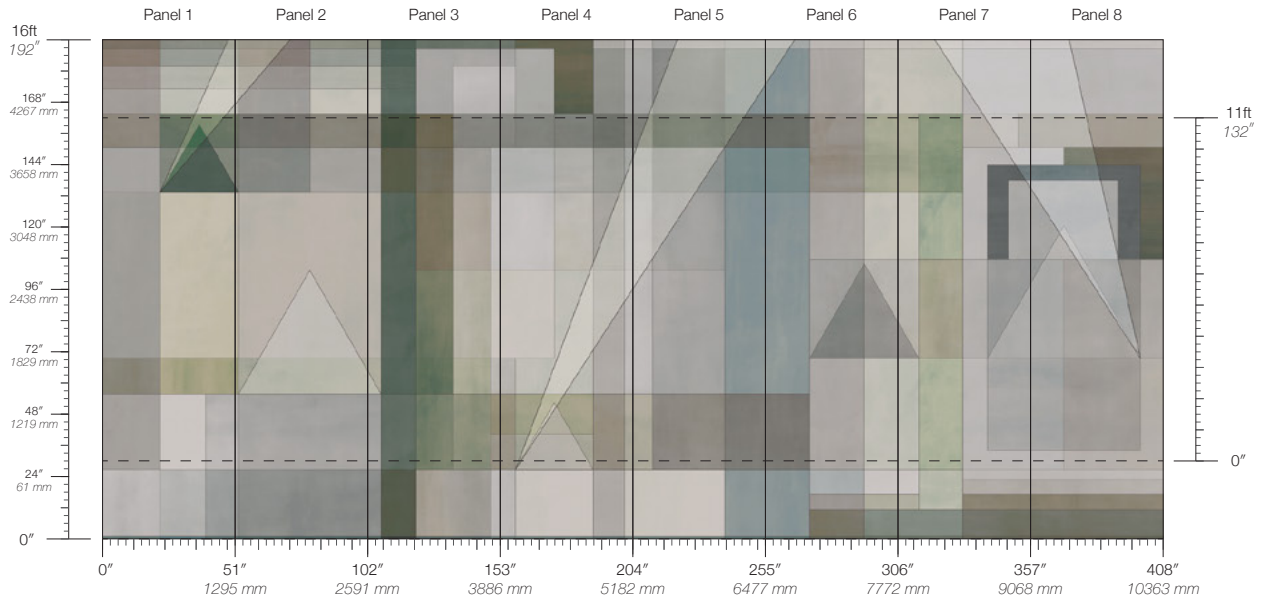

MEDITATE

METROPOLIS

QUILT

SKYLINE

Evoked Meditate

Suitable for residential and commercial projects

COLOR

Meditate

ITEM

7045

CONTENT

Type II PVC-Free

PANEL WIDTH

51" / 1295 mm trimmed

PANEL HEIGHT

132" / 3353 mm standard
192" / 4877 mm extended

REPEAT

Non-repeating

STOCK

Made to order

LEAD TIME

4 weeks to print

MINIMUM

1 panel

ENVIRONMENTAL

Recycled Content
Phthalate Free
Low VOC
HPD Available

SPECS

Polyester/Natural Fiber face
Fabric backing
14 oz per linear yard
435.2 g per linear meter
Smooth surface texture

TESTING

(US) ASTM E84 Adhered Class A
(CN) CAN/ULC-S102.2 Class A
CCC-W-408D Type II
W-101 Type II Class A
ASTM E96 Procedure B - 66 Perms