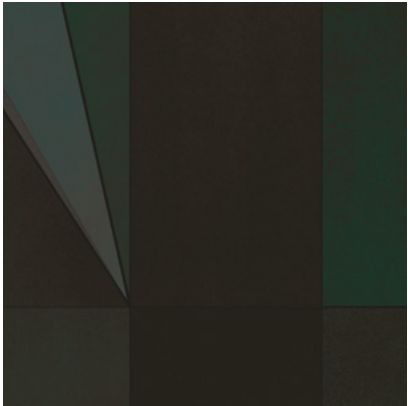

Calico

EVOKE

Tear Sheet

Invoke is an expression
of the unseen.

CASTLE

DANCE

EXPRESSION

MEANDER

MEDITATE

METROPOLIS

QUILT

SKYLINE

Evoked Meditate

Suitable for residential and commercial projects

COLOR

Meditate

REPEAT

Non-repeating

STOCK

Made to order

LEAD TIME

4 weeks to print

MINIMUM

1 panel